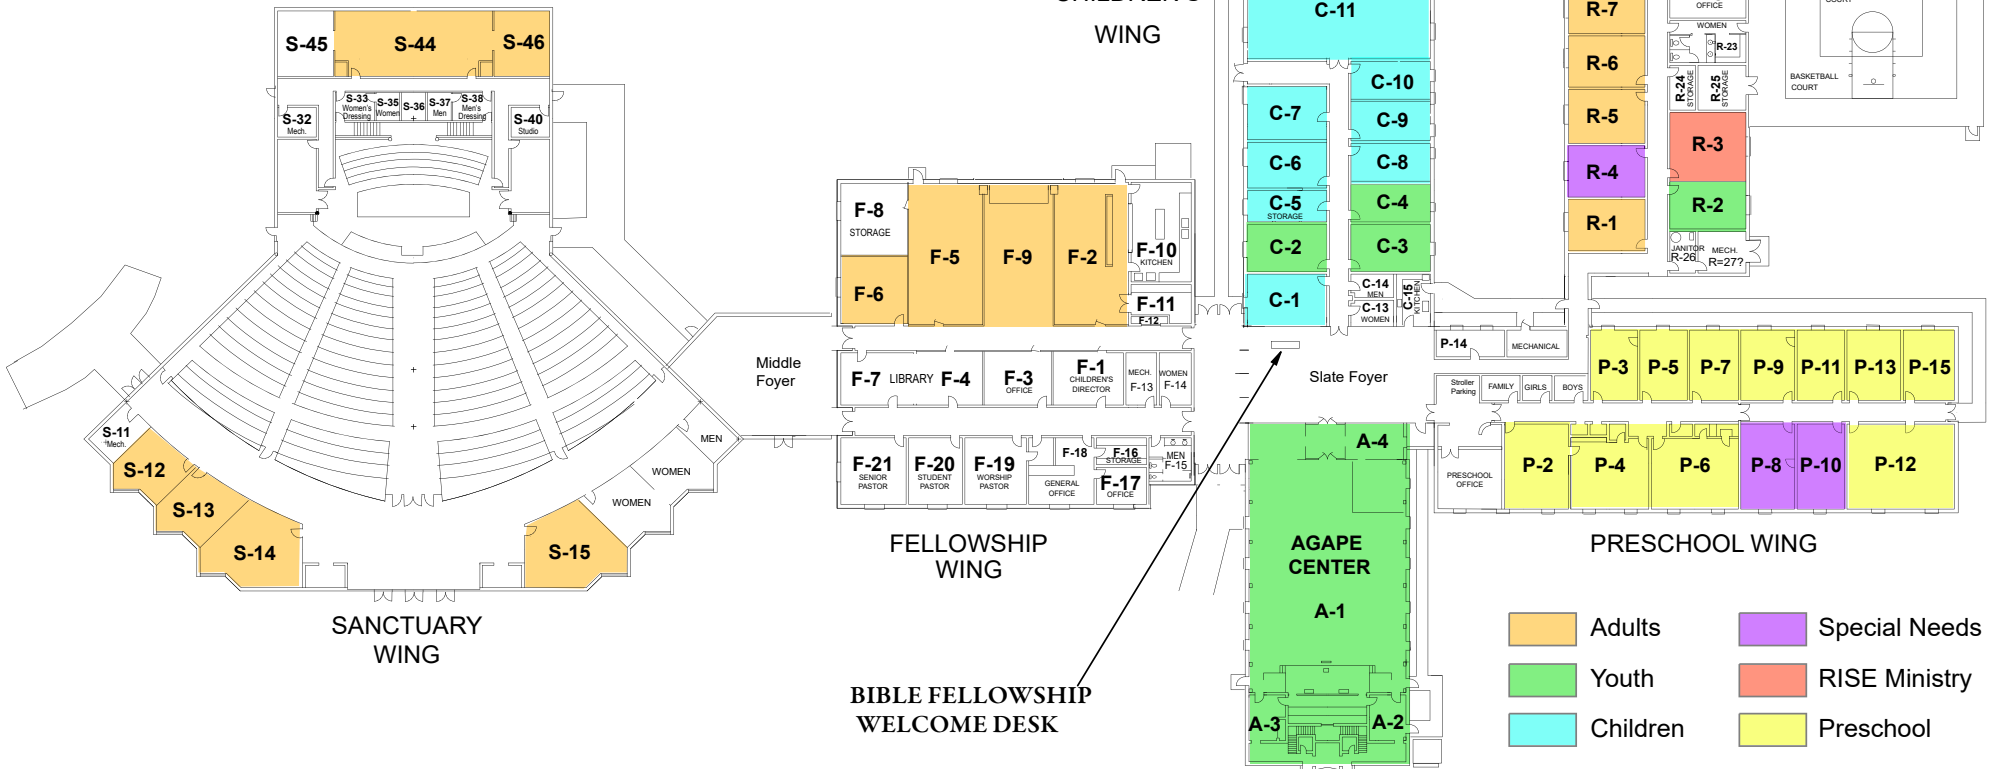

BAPTIST CHURCH

Bible Fellowship Class Locations

Updated September 2019

- Adults (Orange)
- Youth (Green)
- Children (Cyan)
- Special Needs (Purple)
- RISE Ministry (Red)
- Preschool (Yellow)